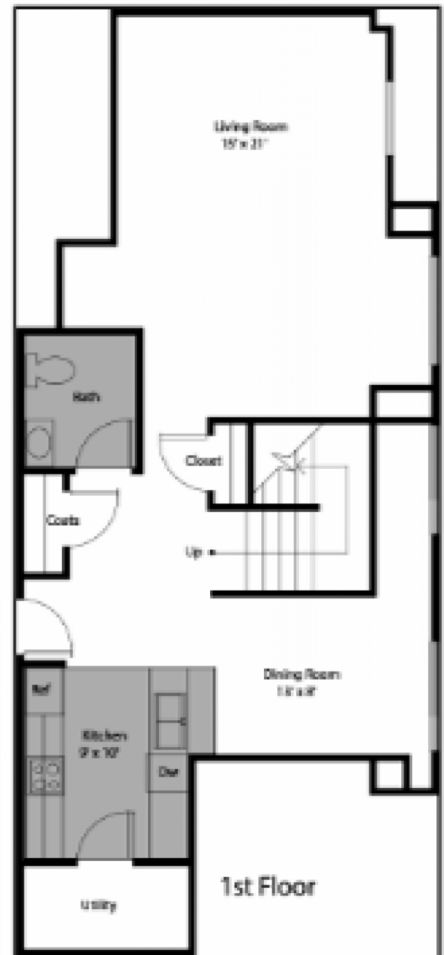

# Hampton

2 Bedroom 2.5 Bath

Two Story Penthouse

2nd Floor

1st Floor

Floorplans are intended for graphic representation only. Dimensions are approximate.

Urban Living...Refined

527 West Lafayette • Detroit, MI 48226 • 313.658.6400 • [www.fortshelby.com](http://www.fortshelby.com)