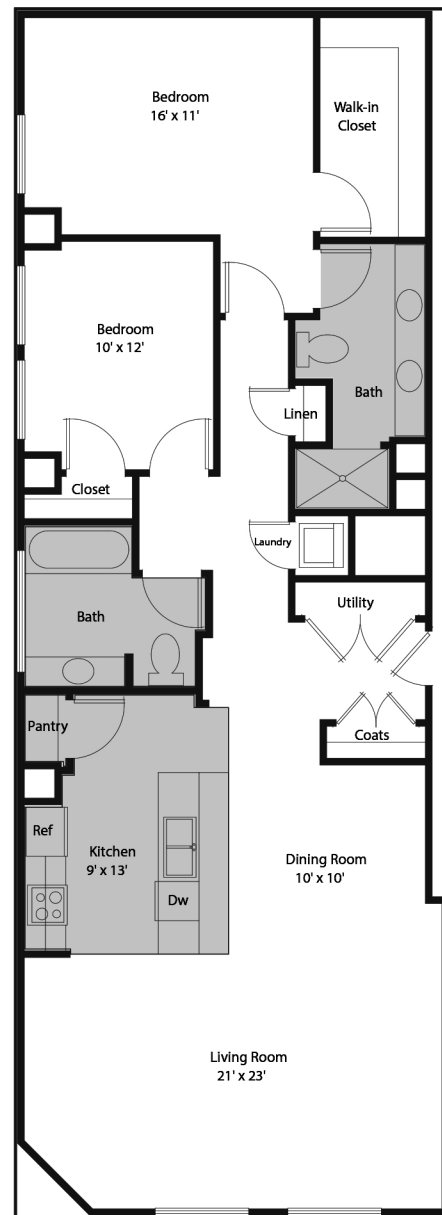

Fort Shelby
Residences

Armstrong

1405 SQ. FT.

2 Bedroom 2 Bath

Floorplans are intended for graphic representation only. Dimensions are approximate.

Urban Living...Refined

527 West Lafayette • Detroit, MI 48226 • 313.658.6400 • www.fortshelby.com